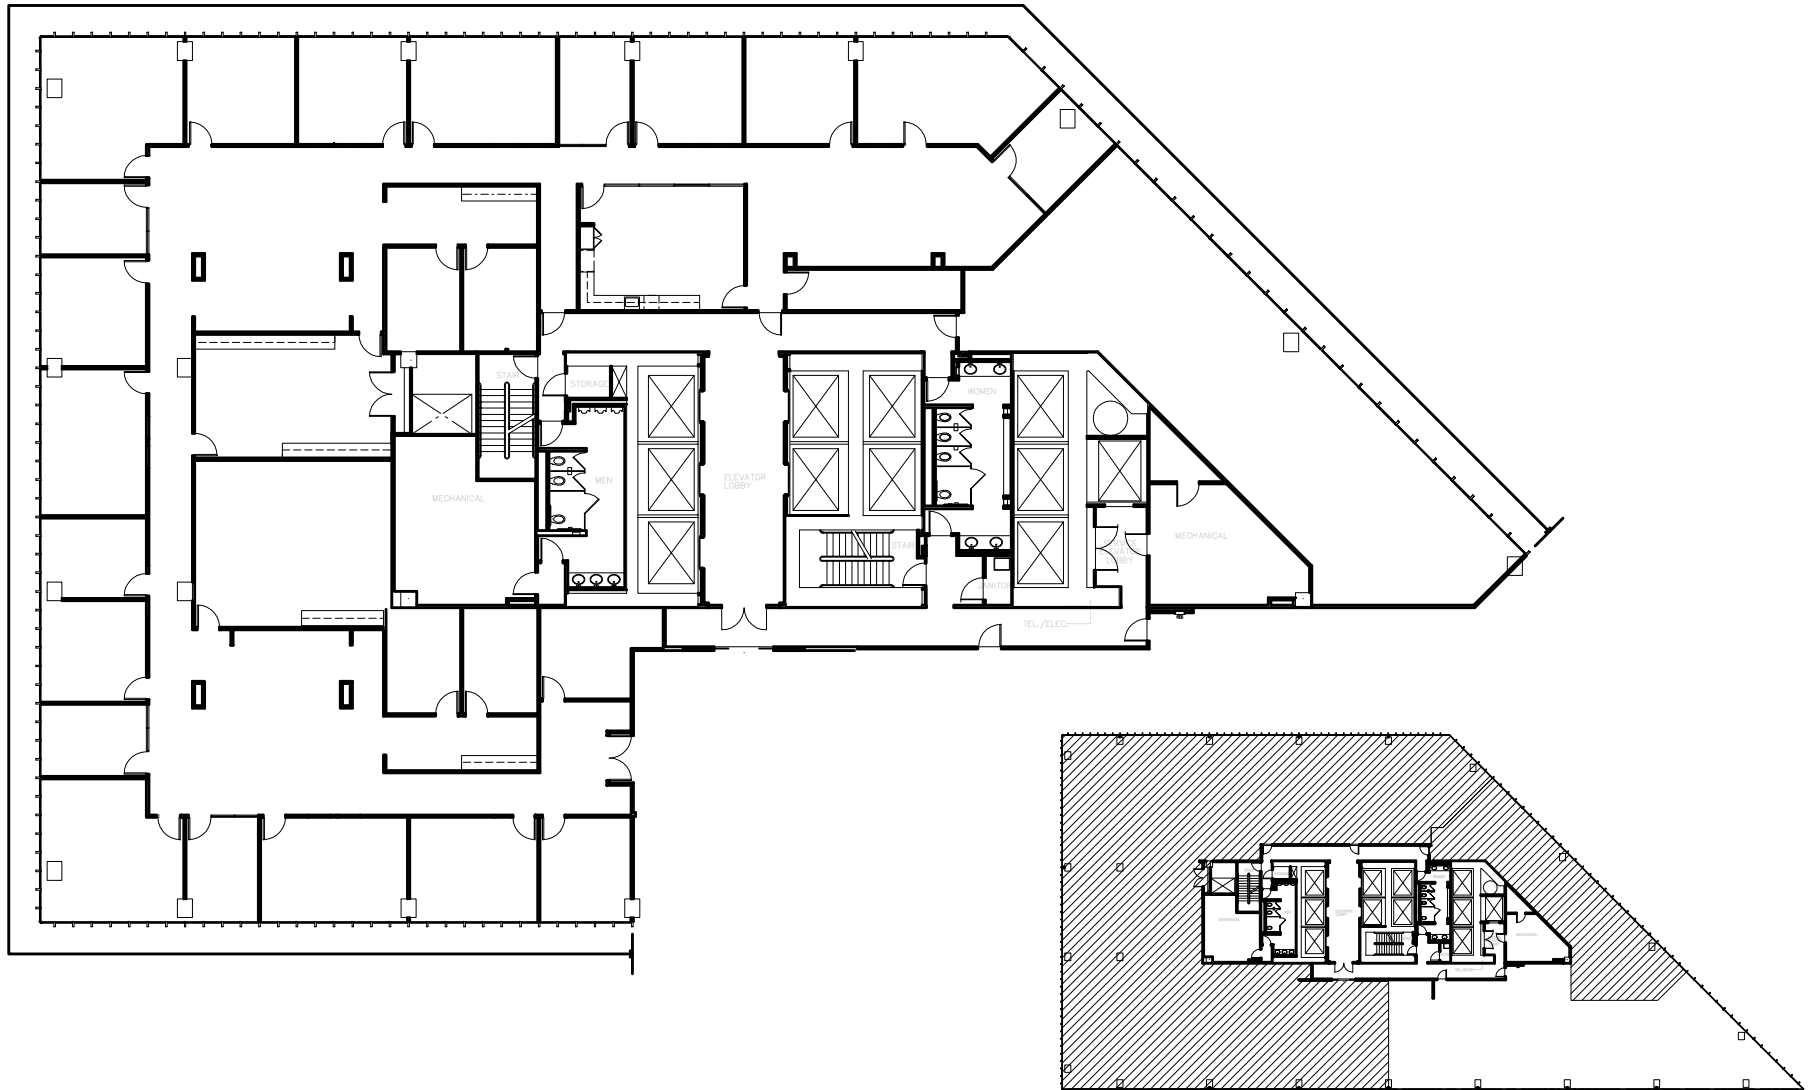

SUITE 1900
AVAILABLE
14,011 RSF

LEVEL 19 SOUTH

LEASING INFORMATION:
TYLER GARRETT, 713-407-8703
ERIC ANDERSON, 713-407-8704

SOUTH TOWER 711 LOUISIANA

HOUSTON ICON

PENNZOIL PLACE

20,873 SF NRA