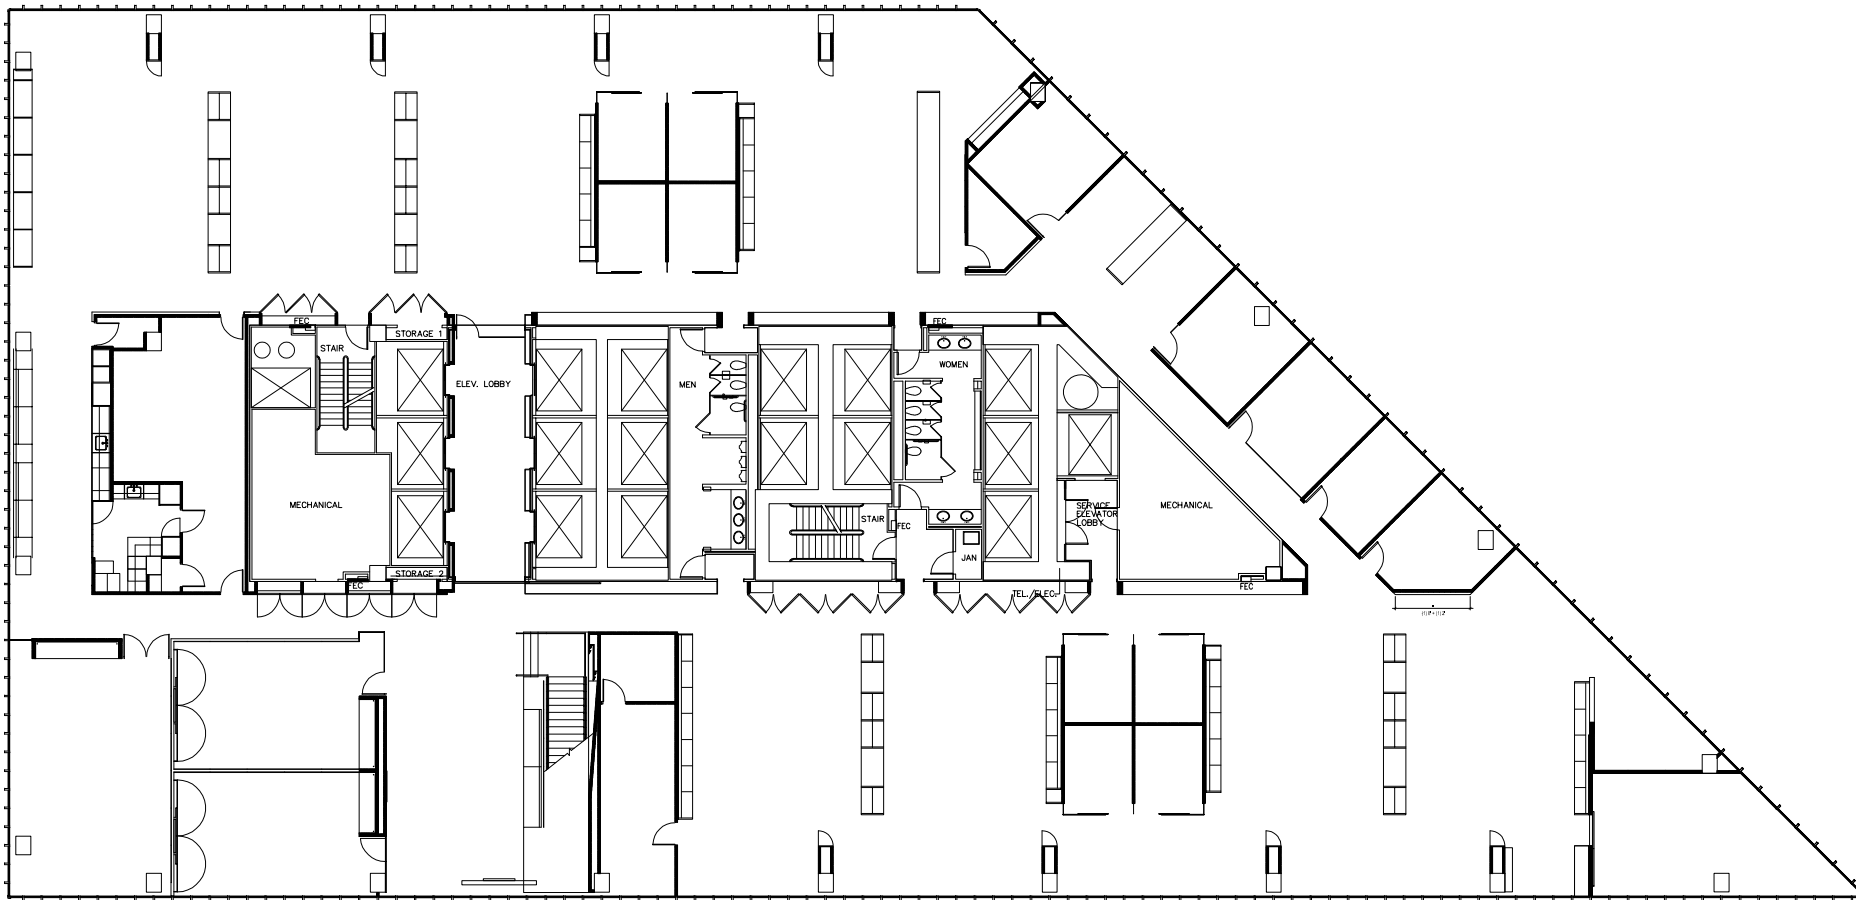

Suite 300  
20,429 NRA

20,429 RSF

LEVEL 3 SOUTH

LEASING INFORMATION:

**TYLER GARRETT** 713 425 1802

**MATT PRUITT** 713 888 4089

**CHRISTIAN CANION** 713 888 4090

SOUTH TOWER 711 LOUISIANA

HOUSTON ICON

PENNZOIL PLACE

20,429 SF NRA

Add on Factor: 1.0881