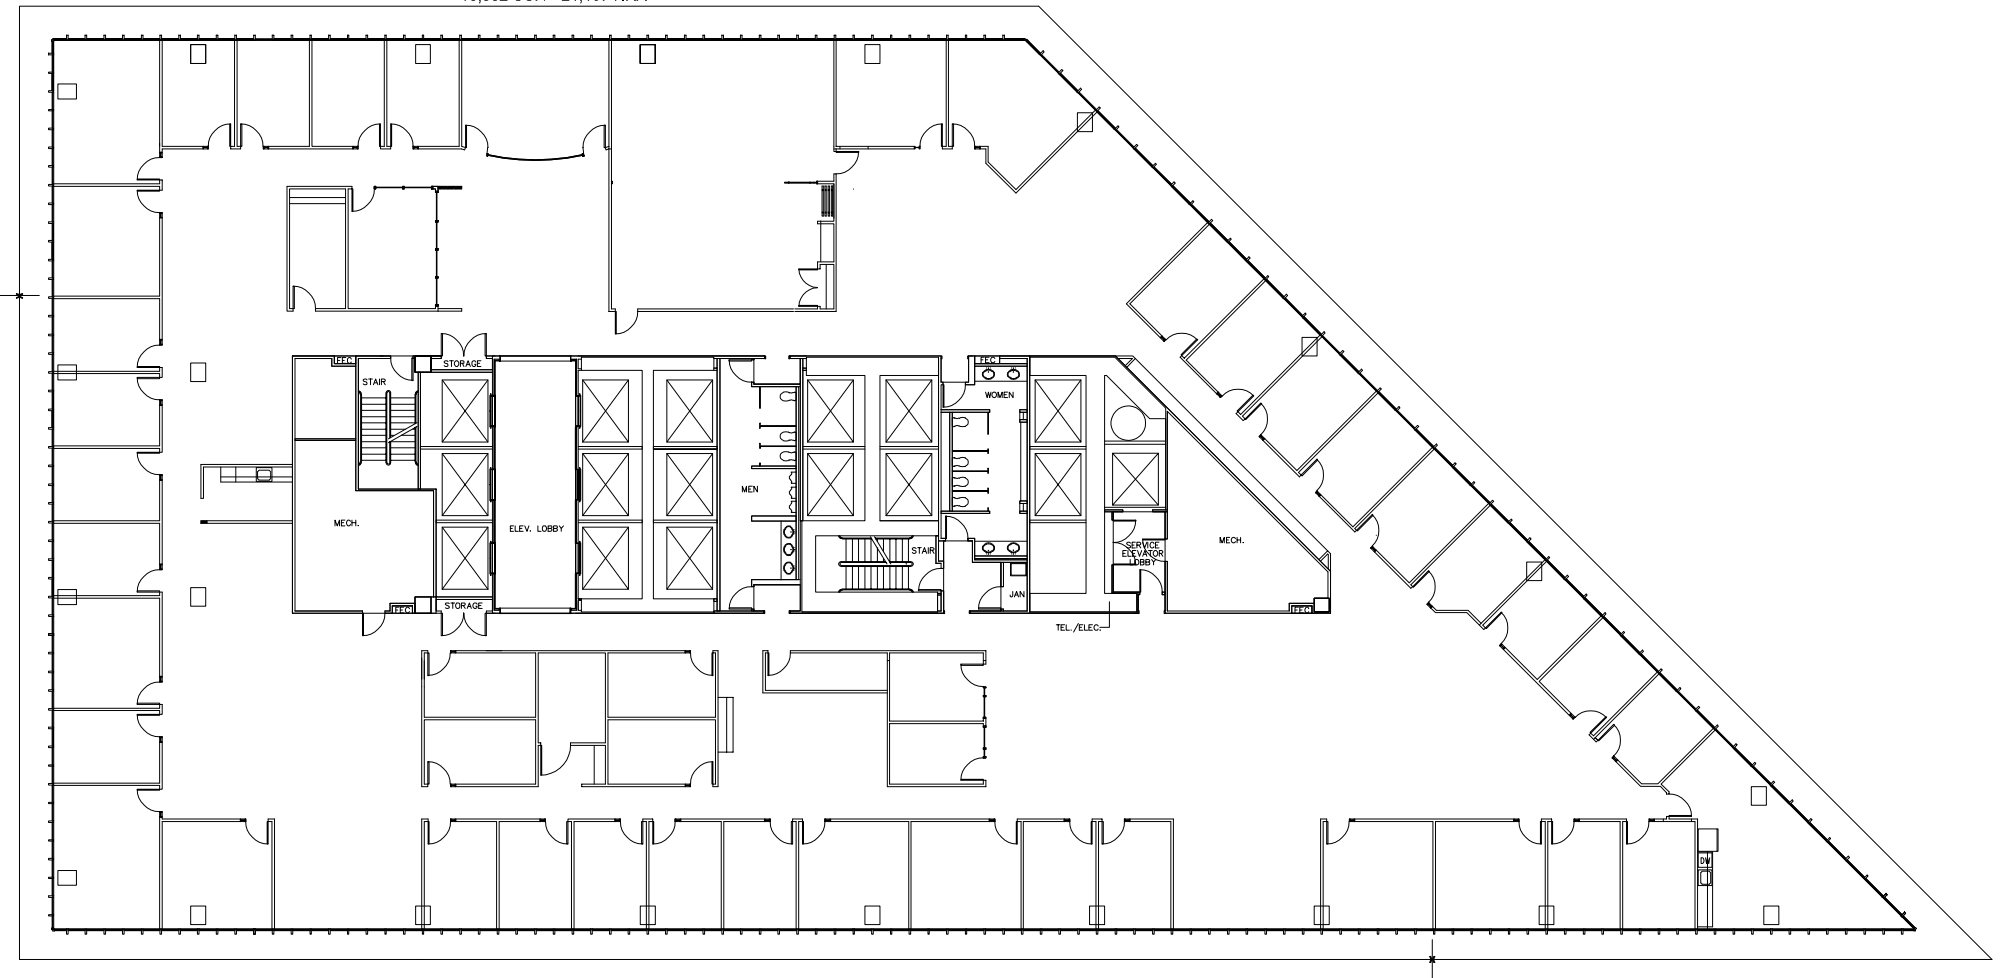

Suite 1210
18,382 USF/ 21,107 NRA

LEVEL 12 SOUTH

LEASING INFORMATION:

TYLER GARRETT 713 425 1802

MATT PRUITT 713 888 4089

CHRISTIAN CANION 713 888 4090

SOUTH TOWER 711 LOUISIANA

HOUSTON ICON

PENNZOIL PLACE

21,107 SF NRA

Add on Factor: 1.1482