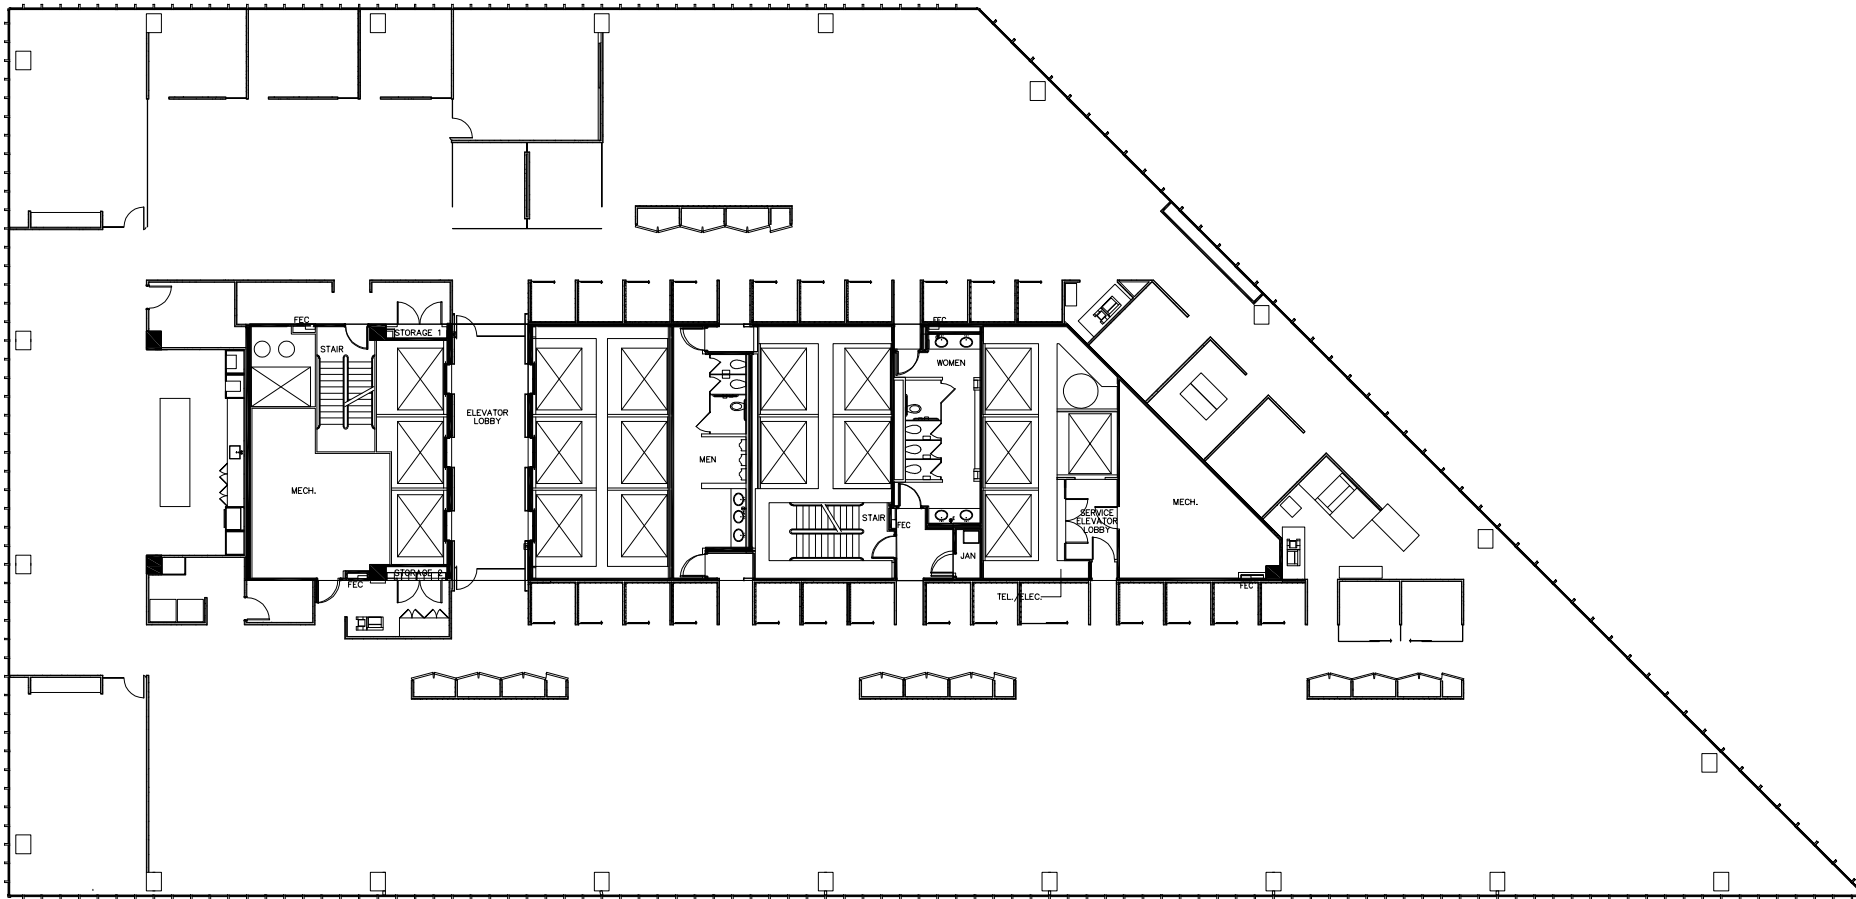

PENNZOIL PLACE

20,429 SF NRA

Add on Factor: 1.0881

Ref. North