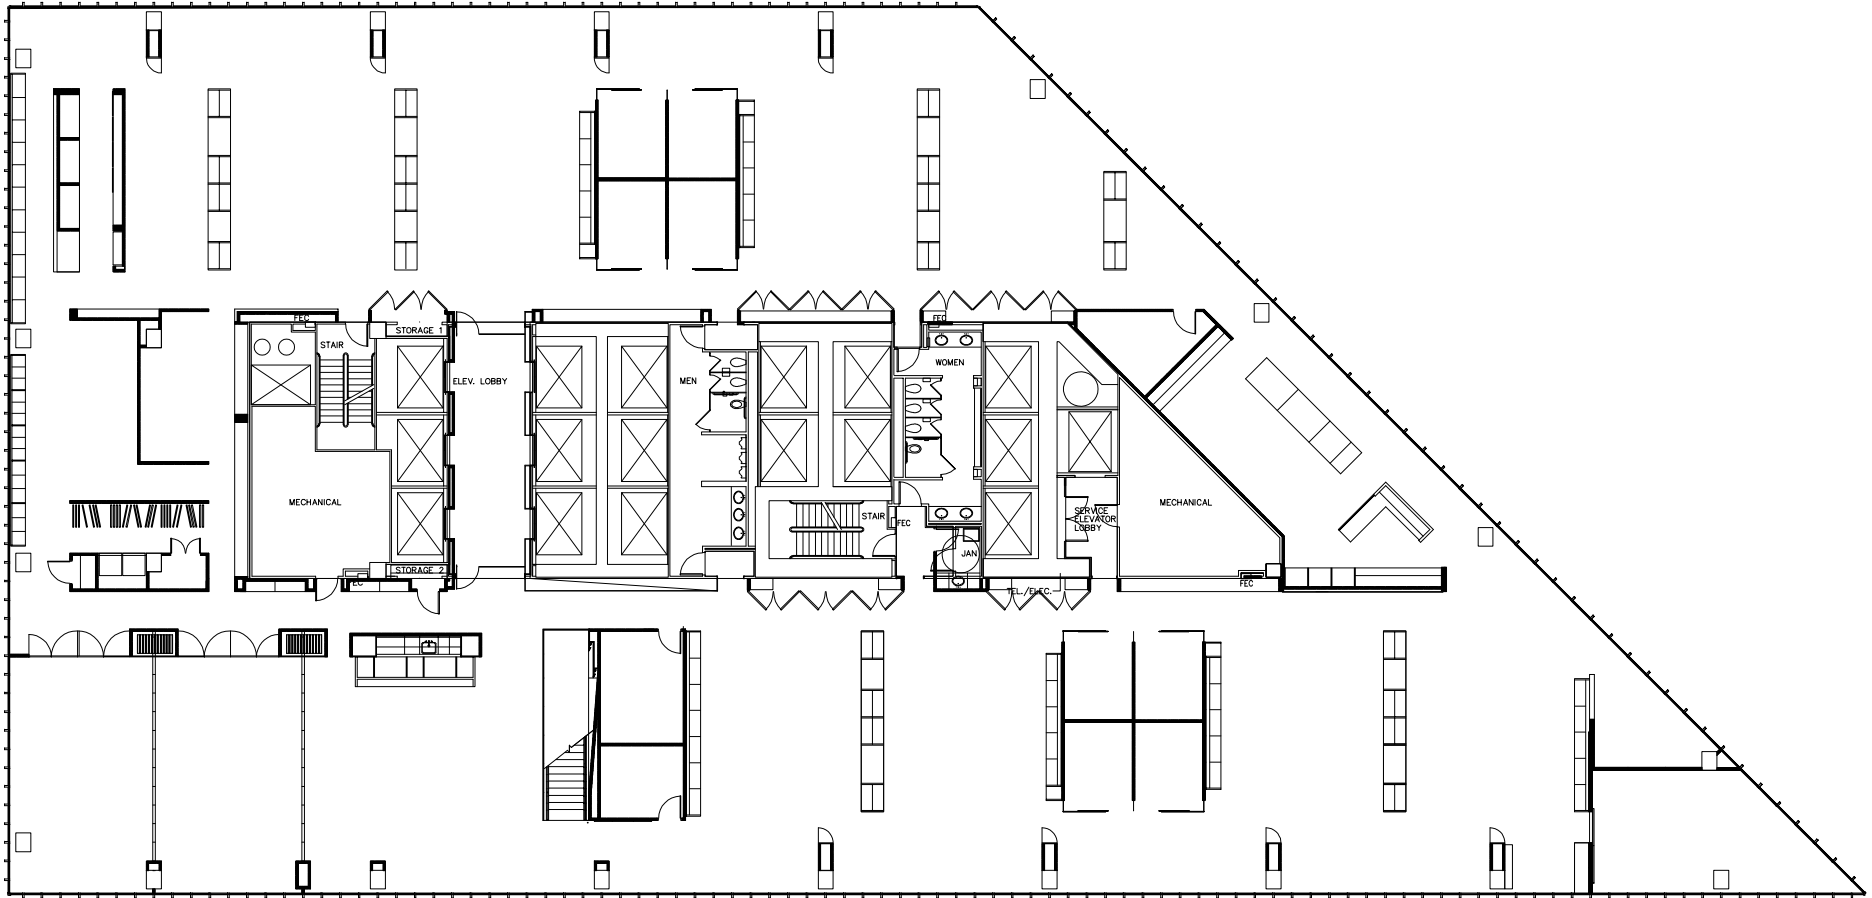

Suite 400
20,429 NRA

20,429 RSF

LEVEL 4 SOUTH

LEASING INFORMATION:

TYLER GARRETT 713 425 1802

MATT PRUITT 713 888 4089

CHRISTIAN CANON 713 888 4090

SOUTH TOWER 711 LOUISIANA

HOUSTON ICON

PENNZOIL PLACE

20,429 SF NRA

Add on Factor: 1.0881

Ref. North