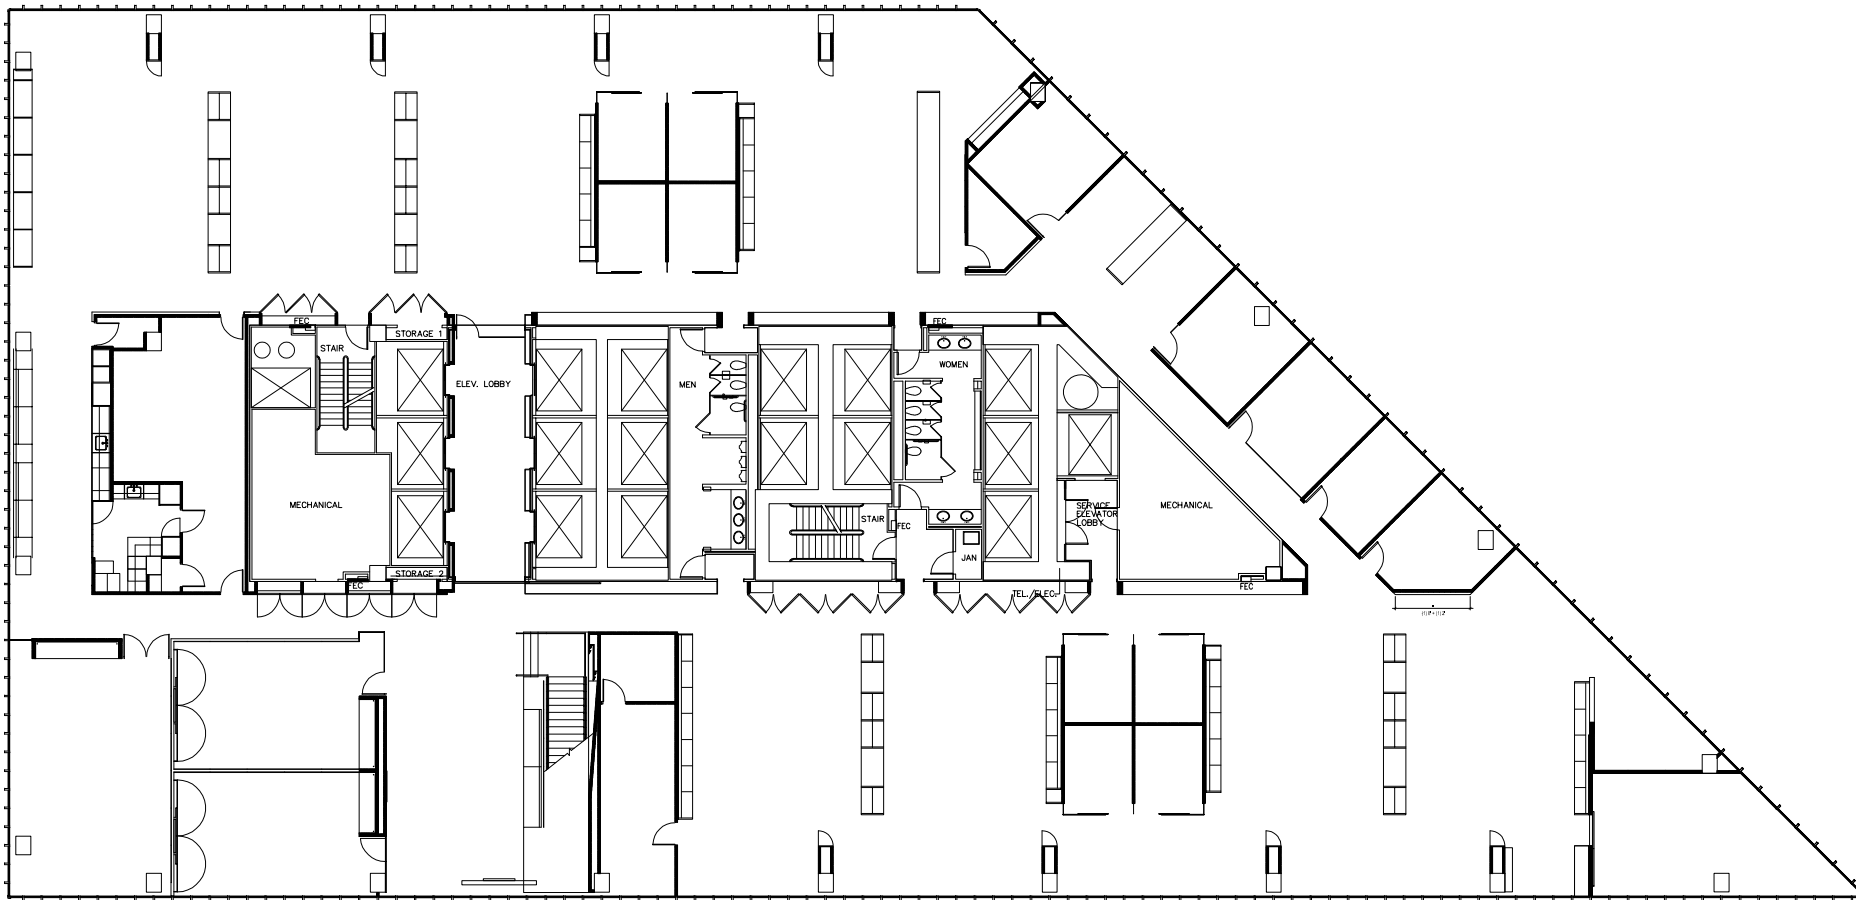

Suite 300
20,429 NRA

20,429 RSF

LEVEL 3 SOUTH

LEASING INFORMATION:

TYLER GARRETT 713 425 1802

MATT PRUITT 713 888 4089

CHRISTIAN CANION 713 888 4090

SOUTH TOWER 711 LOUISIANA

HOUSTON ICON

PENNZOIL PLACE

20,505 SF NRA

Add on Factor: 1.0881